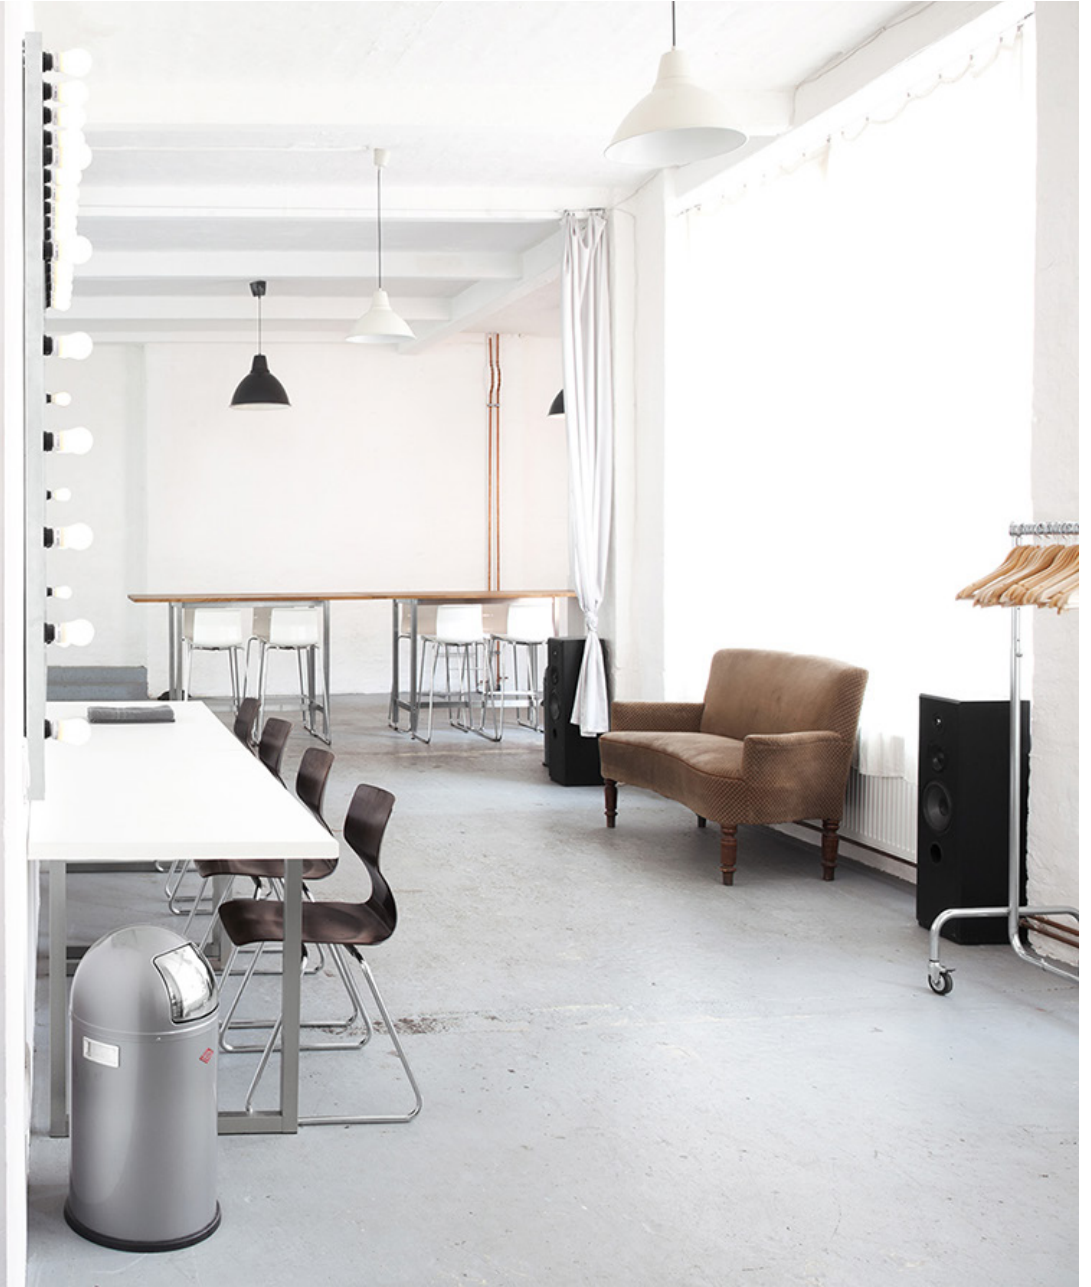

Size: 210 sq.m. | Three-Phase: 2 x 32A + 16A | Daylight: Southern and Northern exposure | Cyclorama: 6 x 5 x 3.6m | Floor: Concrete | Walls: white painted bricks and smooth, white plaster | Ceiling height: 3.6 m | 3rd floor | Elevator: 1.1 x 2.1 x 2.15 m | Highspeed WiFi | Air-Filter | Toilette + Bathroom