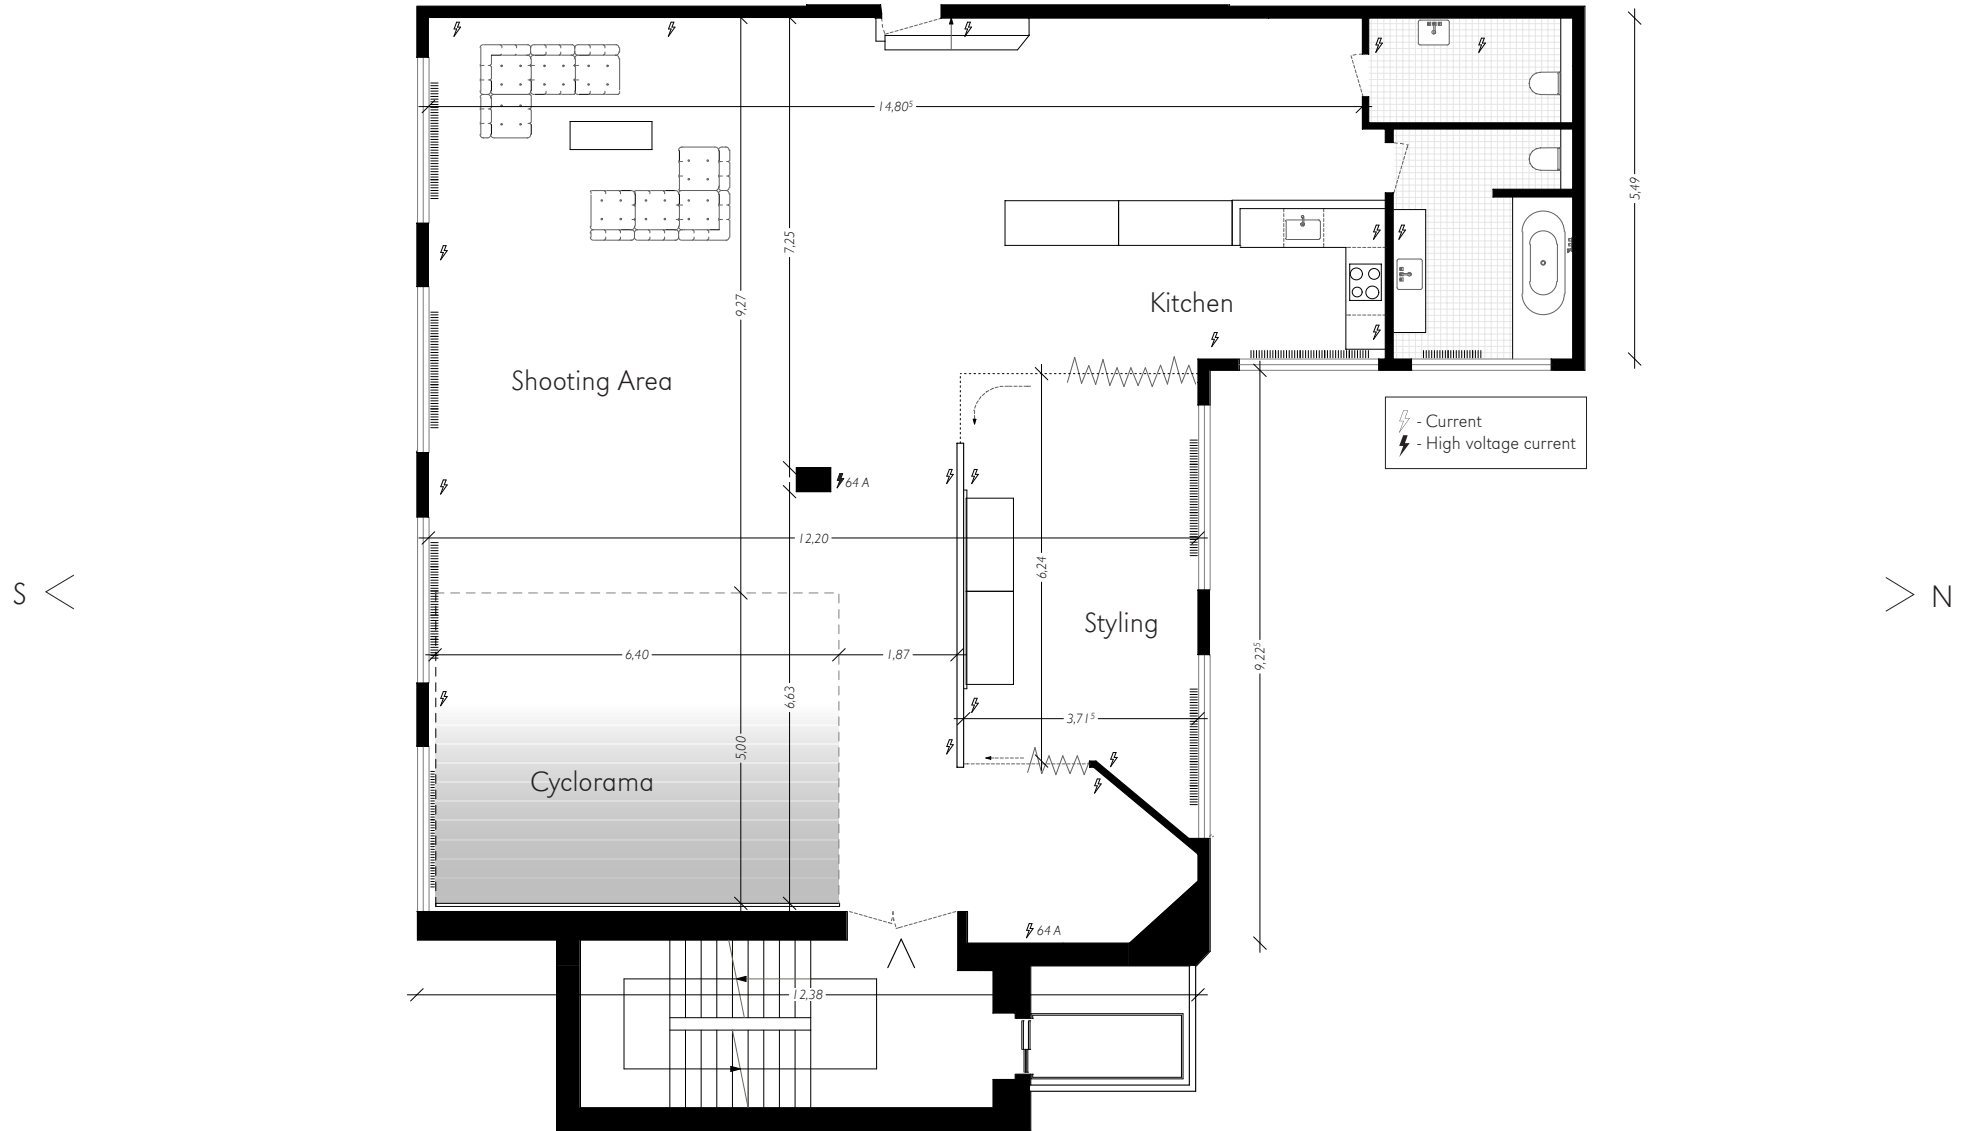

Size: 210 sq.m. | Three-Phase: 2 x 32A + 16A | Daylight: Southern and Northern exposure | Cyclorama: 6 x 5 x 3.6m | Floor: Concrete | Walls: white painted bricks and smooth, white plaster | Ceiling height: 3.6 m | 3rd floor | Elevator: 1.1 x 2.1 x 2.15 m | Highspeed WiFi | Air-Filter | Toilette + Bathroom