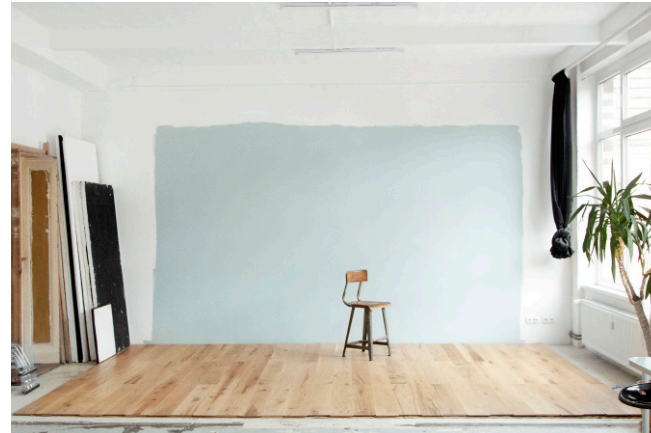

NEW!

Movable tiles wall, can be installed in every studio.

Dimensions:
-150x250 cm

Prices:
60 € installation + first day
20 € for additional days

Contact us for any further informations.

MOVABLE FLOORS

Floors can be installed in every studio.

Prices:

10 €/ m² / day + 90 € installation

18 m² (190 ft²) Birch Floor

17 m² (180 ft²) Beech Laminate

WHITE CUBES

From height 120cm to 40cm we have different measurements.
Cubes can be painted in all colors.