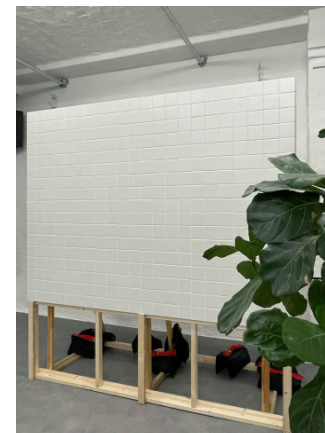

STUDIO 4F white floor 6x2m

MOVABLE WALLS

In addition, we offer a selection of movable walls.

Dimensions:

- 150x280 cm
- 150x250 cm

Prices:

- 60 € installation + first day
- 20 € for additional days

Contact us for any further informations.

NEW!

Movable tiles wall, can be installed in every studio.

Dimensions:
-150x250 cm

Prices:
60 € installation + first day
20 € for additional days

Contact us for any further informations.

MOVABLE FLOORS

Floors can be installed in every studio.