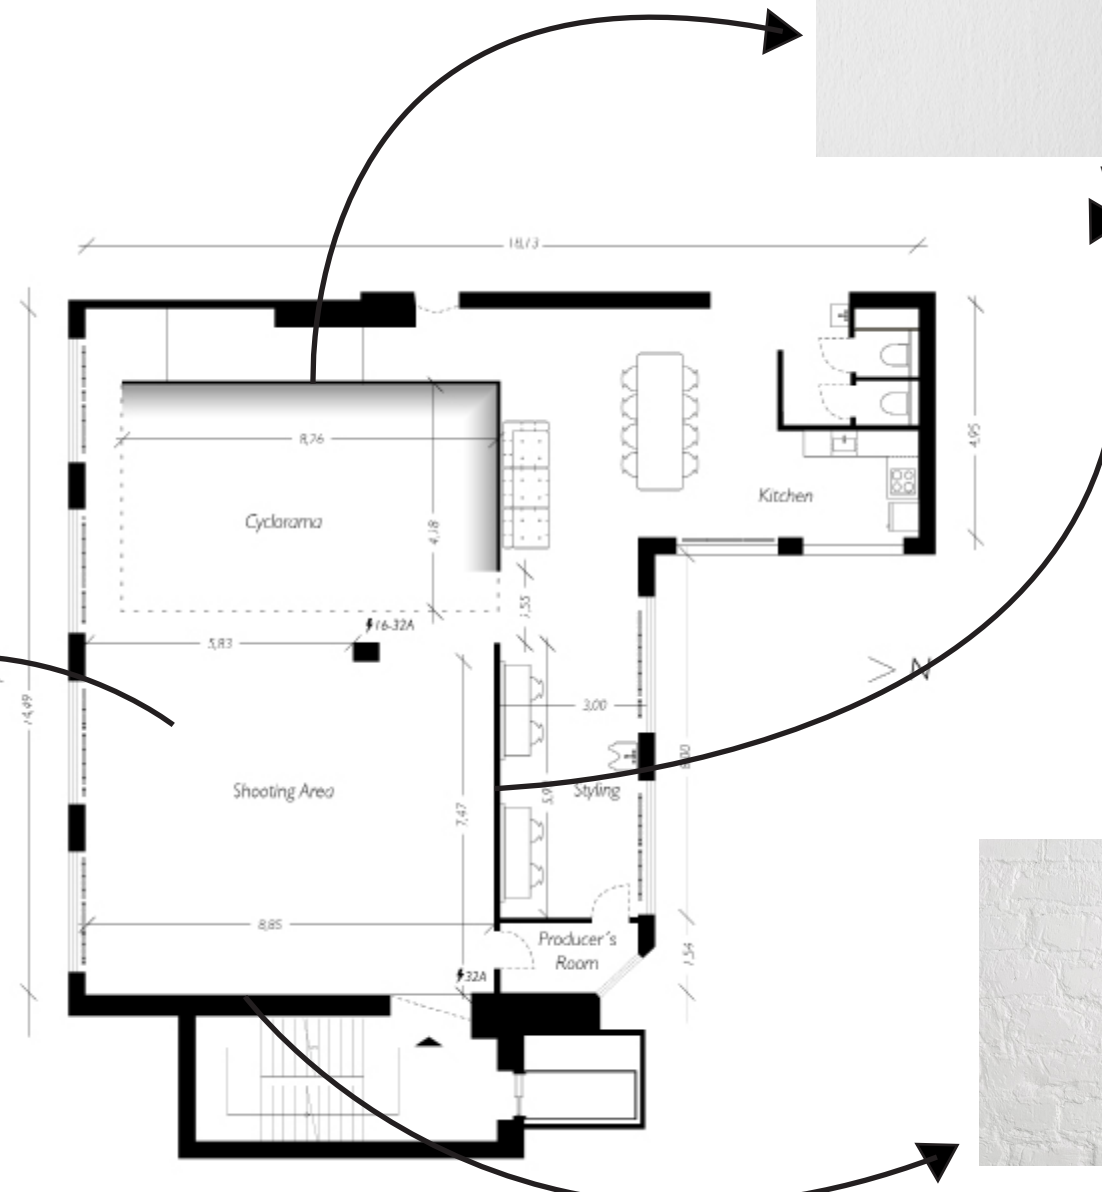

Concrete floor