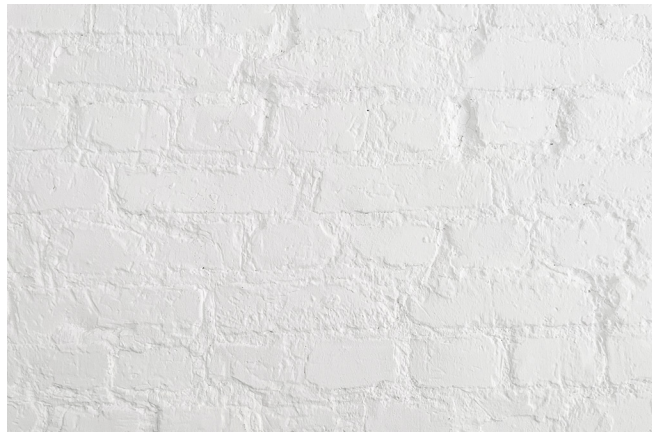

White brick wall S1