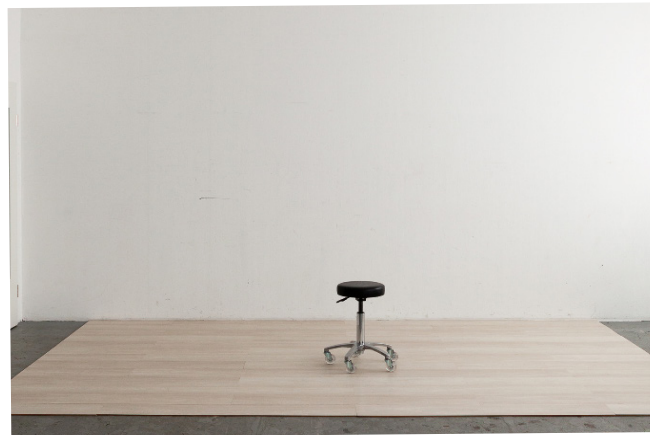

NEW!

Movable tiles wall, can be installed in every studio.

Dimensions:
-150x250 cm

Prices:
60 € installation + first day
20 € for additional days

Contact us for any further informations.

MOVABLE FLOORS

Floors can be installed in every studio.

Prices:

10 €/ m² / day + 90 € installation

18 m² (190 ft²) Birch Floor

17 m² (180 ft²) Beech Laminate

WHITE CUBES

From height 120cm to 40cm we have different measurements.
Cubes can be painted in all colors.