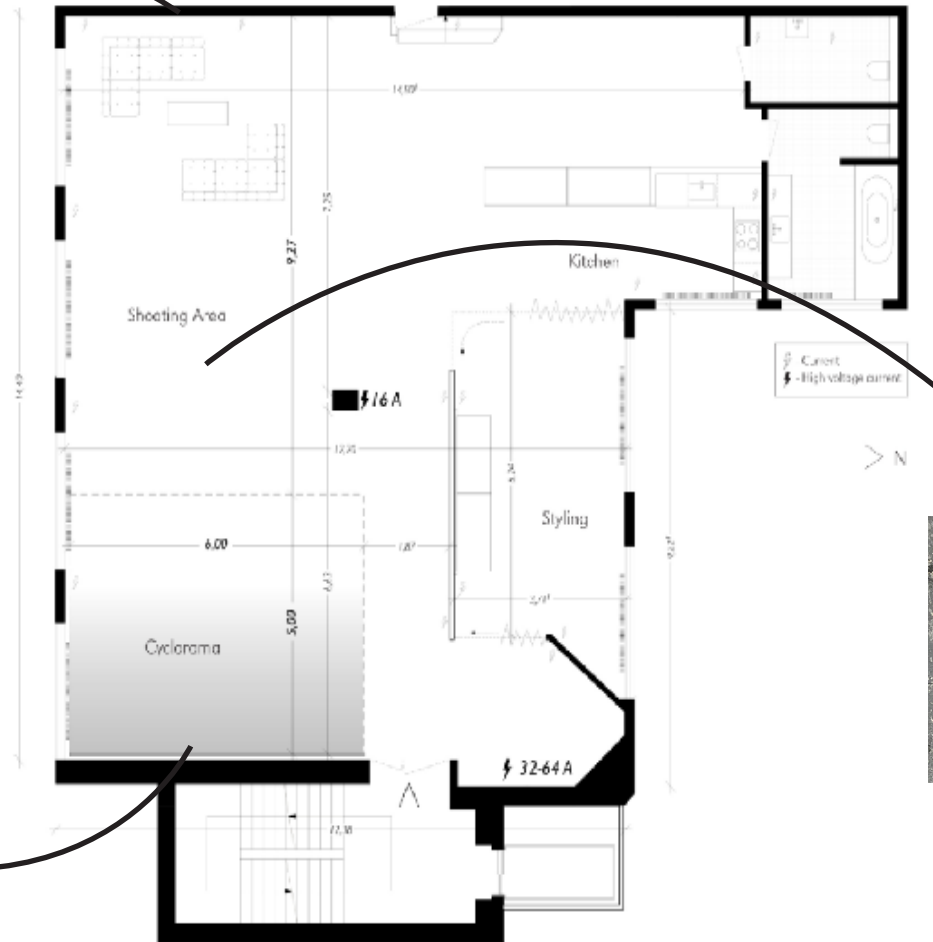

White brick wall

Concrete floor

STUDIO 3

STUDIO 3F infinity curve 6x5m

White brick wall

White wall

Industrial concrete floor

STUDIO 4

STUDIO 4F white floor 6x2m

MOVABLE WALLS

In addition, we offer a selection of movable walls.

Dimensions:

- 150x280 cm
- 150x250 cm

Prices:

- 60 € installation + first day
- 20 € for additional days

Contact us for any further informations.

NEW!

Movable tiles wall, can be installed in every studio.

Dimensions:
-150x250 cm

Prices:
60 € installation + first day
20 € for additional days

Contact us for any further informations.

MOVABLE FLOORS

Floors can be installed in every studio.

Prices:

10 €/ m² / day + 90 € installation

18 m² (190 ft²) Birch Floor

17 m² (180 ft²) Beech Laminate

WHITE CUBES

From height 120cm to 40cm we have different measurements.
Cubes can be painted in all colors.