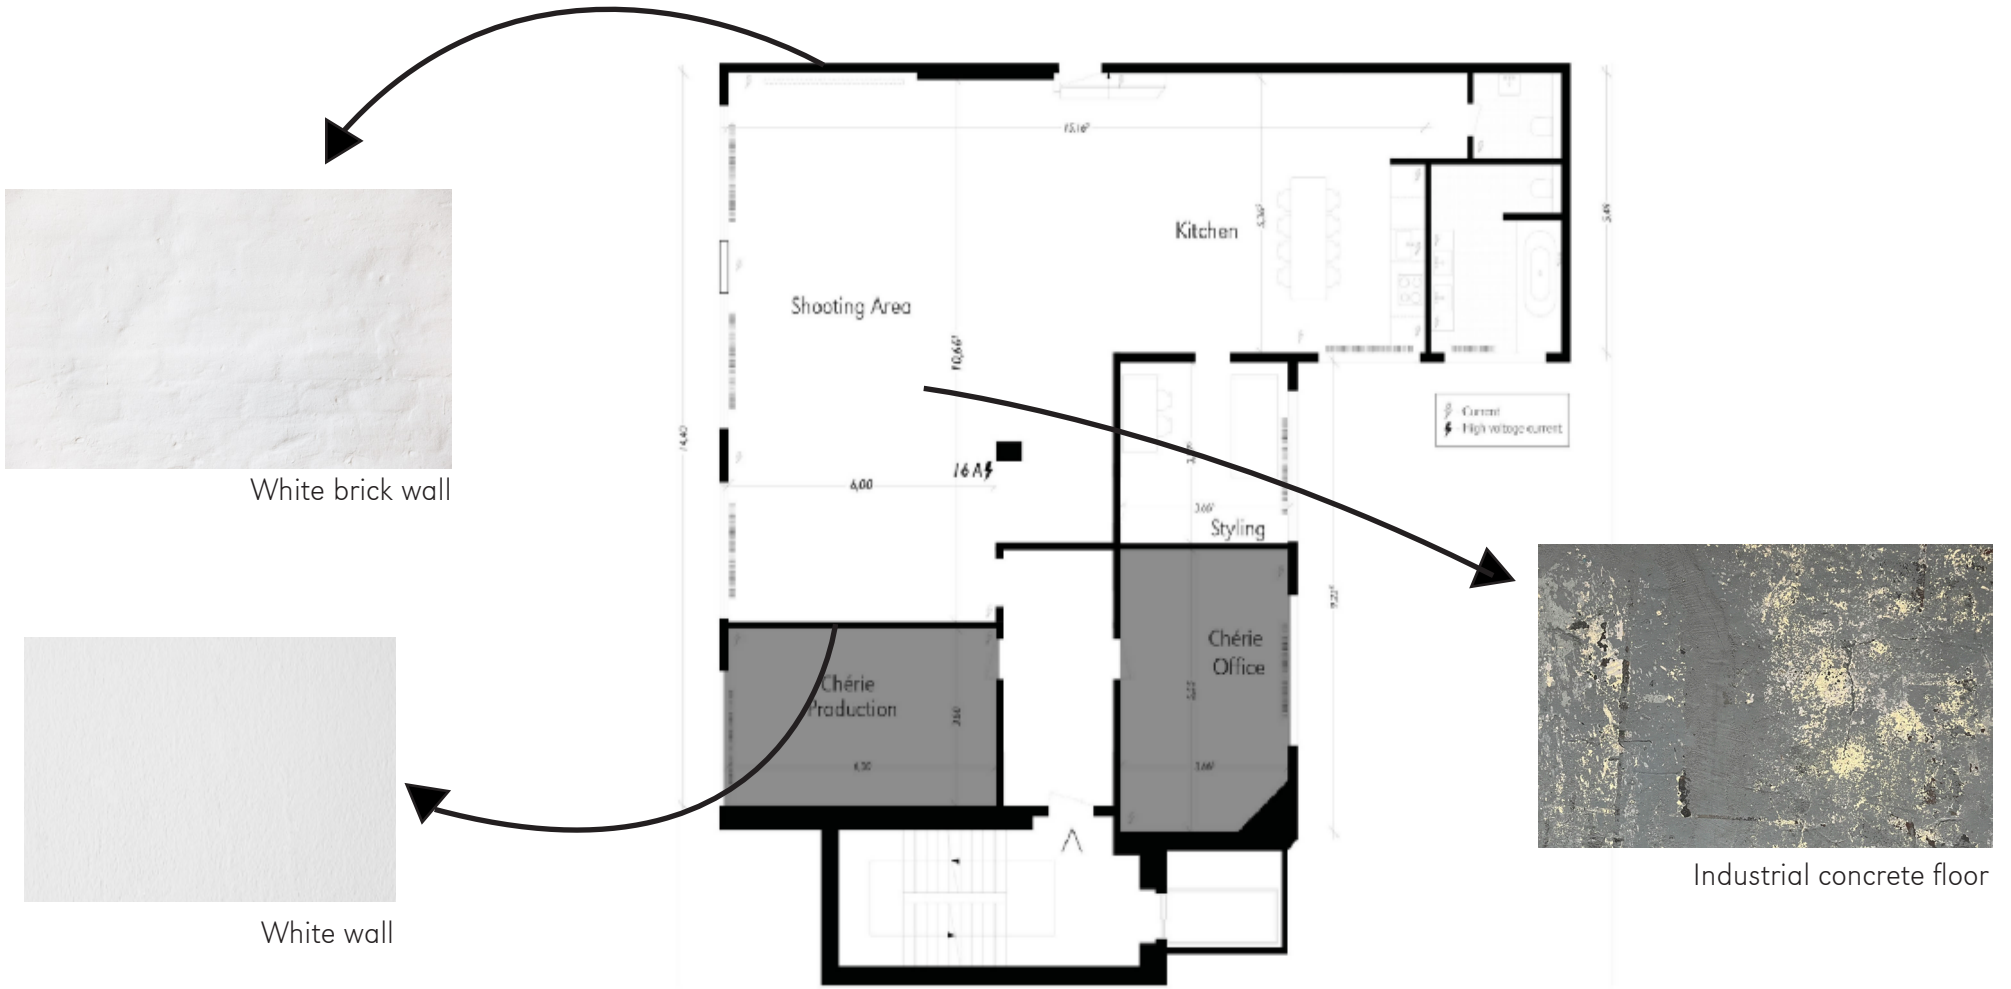

STUDIO 4F white floor 6x2m

MOVABLE WALLS

In addition, we offer a selection of movable walls.

Dimensions:

- 150x280 cm
- 150x250 cm

Prices:

- 60 € installation + first day
- 20 € for additional days

Contact us for any further informations.

NEW!

Movable tiles wall, can be installed in every studio.

Dimensions:
-150x250 cm

Prices:
60 € installation + first day
20 € for additional days

Contact us for any further informations.

MOVABLE FLOORS

Floors can be installed in every studio.